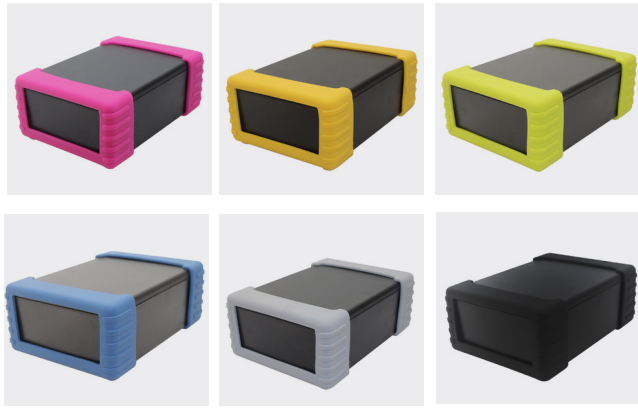

SIZE	BLACK	WHITE	LENGTH	WIDTH	HEIGHT
1	CUE8201BK	CUE8201WH*	50mm	35mm	20mm
2	CUE8202BK	CUE8202WH*	60mm	35mm	20mm
3	CUE8203BK	CUE8203WH*	80.3mm	40.3mm	20mm
4	CUE8204BK	CUE8204WH*	70mm	50mm	15mm
5	CUE8205BK	CUE8205WH*	70mm	50mm	27.5mm
6	CUE8206BK	CUE8206WH*	70mm	50mm	40mm
7	CUE8207BK	CUE8207WH*	90mm	45mm	25mm
8	CUE8208BK	CUE8208WH	105mm	70mm	20mm
9	CUE8209BK	CUE8209WH	105mm	70mm	35mm
10	CUE8210BK	CUE8210WH	105mm	70mm	50mm
11	CUE8211BK	CUE8211WH	130mm	65mm	25.6mm
12	CUE8212BK	CUE8212WH	130mm	65mm	50mm
13	CUE8213BK	CUE8213WH	80mm	80mm	20mm
14	CUE8214BK	CUE8214WH	80mm	80mm	40mm
15	CUE8215BK	CUE8215WH	170mm	85.5mm	35.4mm
16	CUE8216BK	CUE8216WH	170mm	85.5mm	60.6mm
17	CUE8217BK	CUE8217WH	220mm	110mm	45.3mm
18	CUE8218BK	CUE8218WH	220mm	110mm	75.3mm
19	CUE8219BK	CUE8219WH	125mm	125mm	25mm
20	CUE8220BK	CUE8220WH	125mm	125mm	45mm
21	CUE8221BK	CUE8221WH	175mm	125mm	25mm
22	CUE8222BK	CUE8222WH	175mm	125mm	45mm
23	CUE8223BK	CUE8223WH	175mm	125mm	65mm

## KEY FEATURES

Screw fastening enclosure | 23 sizes | Available in white and black

### Rubber boots

- Flexible open-faced removable silicone rubber boot
- Boots offer protection to the enclosure
- Boot has pre-moulded holes to enable securing of boot to the enclosure
- Fits tightly over base, sides and around edges of lid
- Available in nine sizes and six colours, suits boxes: 11, 12, 15, 16, 17, 18, 19, 20, 21, 22, 23